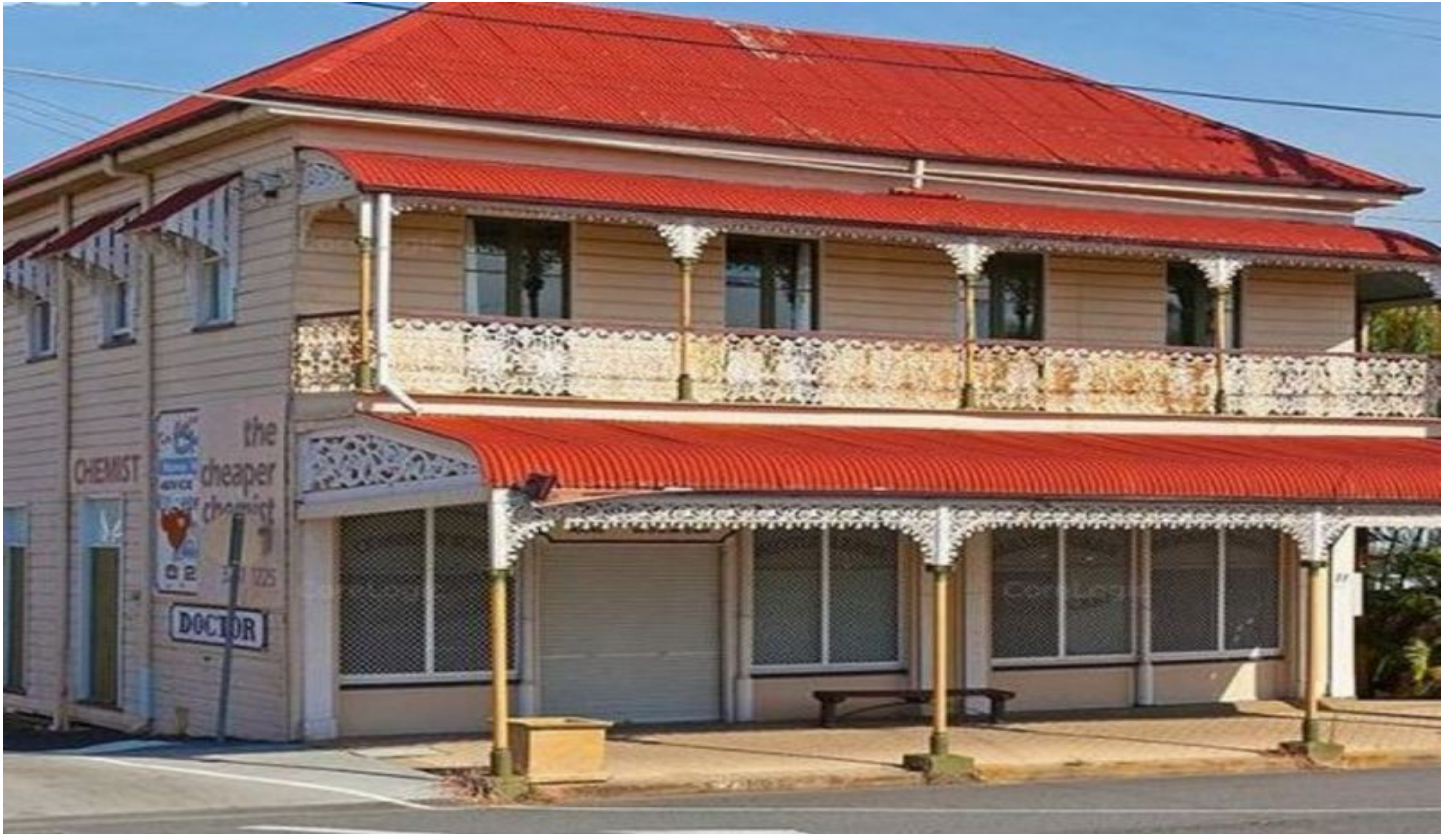

CROWNE
REAL ESTATE

2/39 Downs Street NORTH IPSWICH QLD

2 **1**

Perfect for working single or a couple starting out together.

Type : Unit

View : <https://www.crownrealestate.com.au/7629628>

This 2 bed apartment is in an old historic building that has been part of Ipswich's landscape since the 1880's. If you love character and charm you will love the 12 foot high ceilings, and the original features and enjoy being part of the history of what was once the old Chemist building in town. The kitchen and bathroom have been tastefully renovated over the years and there is a separate study area and walk in robe.