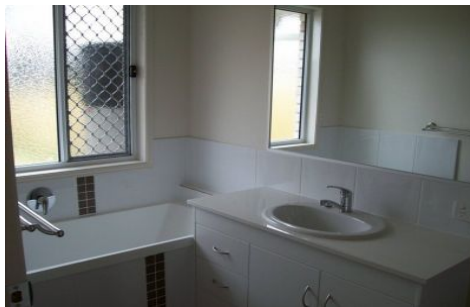

## 40 Westminster Crescent RACEVIEW QLD

4 2 2

Be quick to secure this one, it won't last as it has everything you need in a home.

Featuring:

- 4 spacious bedrooms with the main bedroom boasting walk in robe, ensuite for peace and privacy, ceiling fan and security screened.
- 3 bedrooms with ceiling fan and robes
- Large separate carpeted lounge room
- Separate tiled Dining area that boasts a large air conditioner
- Modern kitchen with plenty of bench space and storage with stainless steel appliances including dishwasher
- Separate laundry
- Fully security screened throughout
- Covered rear pergola area
- Fully fenced very large yard