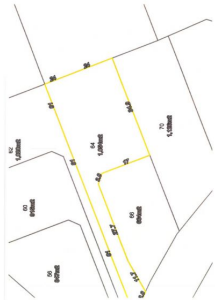

CROWNE
REAL ESTATE

16/64 Kunkala Court Rosewood QLD

Prices starting from \$155,000

Do you want to live with the most amazing views?

Looking for Land to build? Fed up with the small blocks that cannot accommodate your Dream Home?

Do you want to own the classic Australian back yard?

Generous sizing allowing you to build your dream home, as well as having room for a Shed and Pool.

Panoramic views of the Little Liverpool Ranges and Mt Walker and further in the distance is Cunningham's Gap.

Quaint community lifestyle that has country charm and stunning views.

Rosewood is a Rural town with wonderful country charm.

The town is approximately 20 kms west of Ipswich.

Rosewood has a growing population of over 2800 people and has all the amenities including -