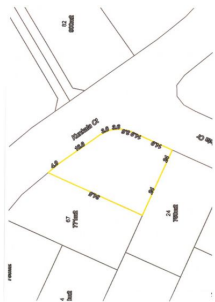

#### 14/69 Kunkala Court Rosewood QLD

Prices starting from \$155,000

Do you want to live with the most amazing views?

Looking for Land to build? Fed up with the small blocks that cannot accommodate your Dream Home?

Do you want to own the classic Australian back yard?

Generous sizing allowing you to build your dream home, as well as having room for a Shed and Pool.

Panoramic views of the Little Liverpool Ranges and Mt Walker and further in the distance is Cunningham's Gap.