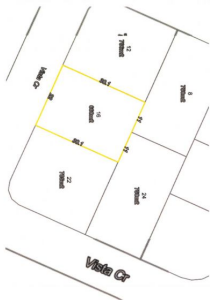

### 11/16 Vista Crescent Rosewood QLD

Do you want to live with the most amazing views?

Looking for Land to build? Fed up with the small blocks that cannot accommodate your Dream Home?

Do you want to own the classic Australian back yard?

Generous sizing allowing you to build your dream home, as well as having room for a Shed and Pool.

Panoramic views of the Little Liverpool Ranges and Mt Walker and further in the distance is Cunningham's Gap.