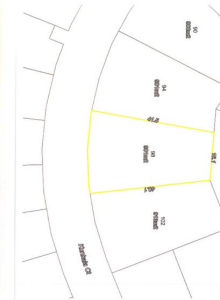

### 26/98 Kunkala Court Rosewood QLD

Do you want to live with the most amazing views?  
Looking for Land to build? Fed up with the small blocks that cannot accommodate your Dream Home?  
Do you want to own the classic Australian back yard?  
Generous sizing allowing you to build your dream home, as well as having room for a Shed and Pool.  
Panoramic views of the Little Liverpool Ranges and Mt Walker and further in the distance is Cunningham's Gap.  
Quaint community lifestyle that has country charm and stunning views.  
Rosewood is a Rural town with wonderful country charm and is built on the Brisbane -Toowoomba rail line.  
The town is approximately 20 kms west of Ipswich.  
Rosewood has a growing population of over 2800 people and has all the amenities including -  
? Post office  
? Town Library

**Price** : \$ 160,000  
**Land Size** : 901 sqm  
**View** : <https://www.crownrealestate.com.au/5637701>

**Diann Platt**  
0407 673 756