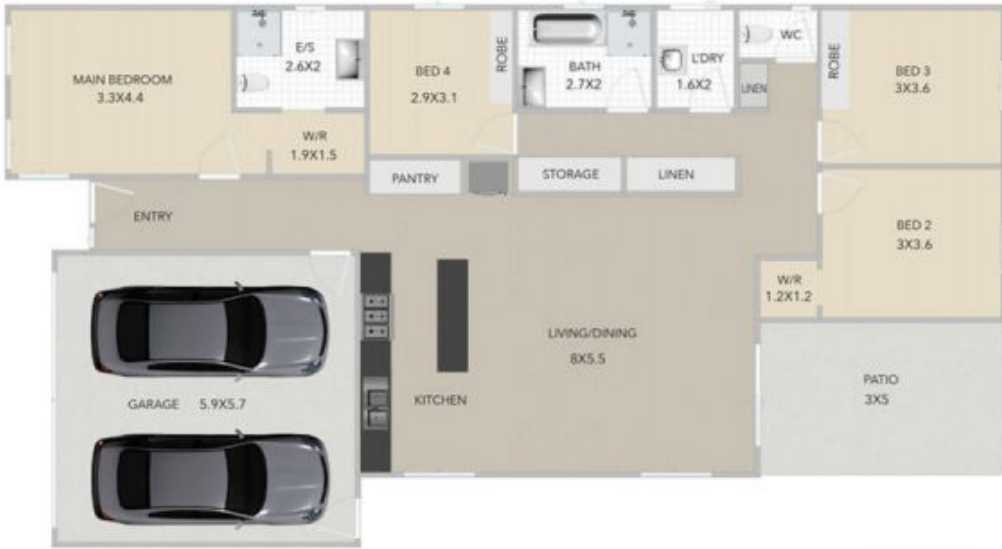

Price : \$ 425,000
Land Size : 646 sqm
View : <https://www.crownrealestate.com.au/5572363>

Mike Jones
0400 515 422

IMAGE ONLY NOT TO SCALE