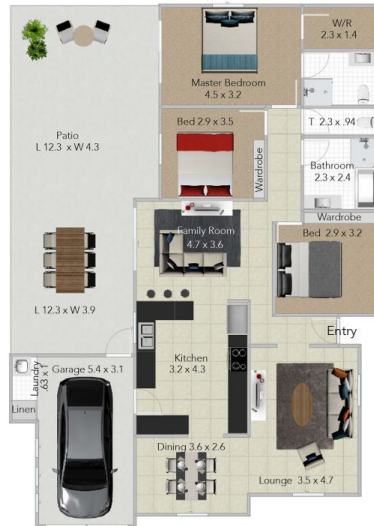

GUIDE ONLY NOT TO SCALE