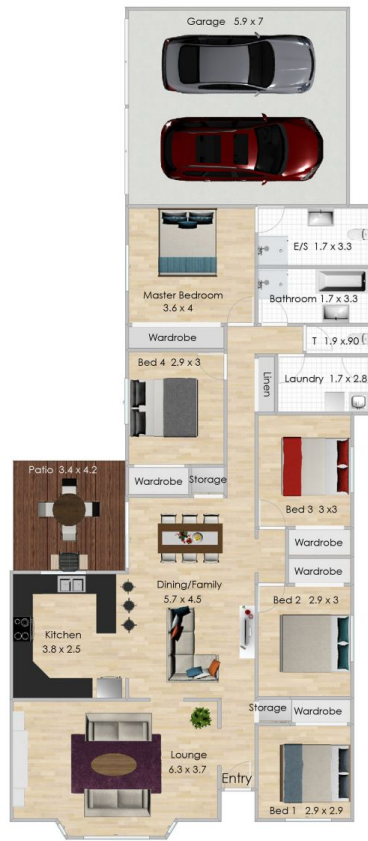

GUIDE ONLY NOT TO SCALE