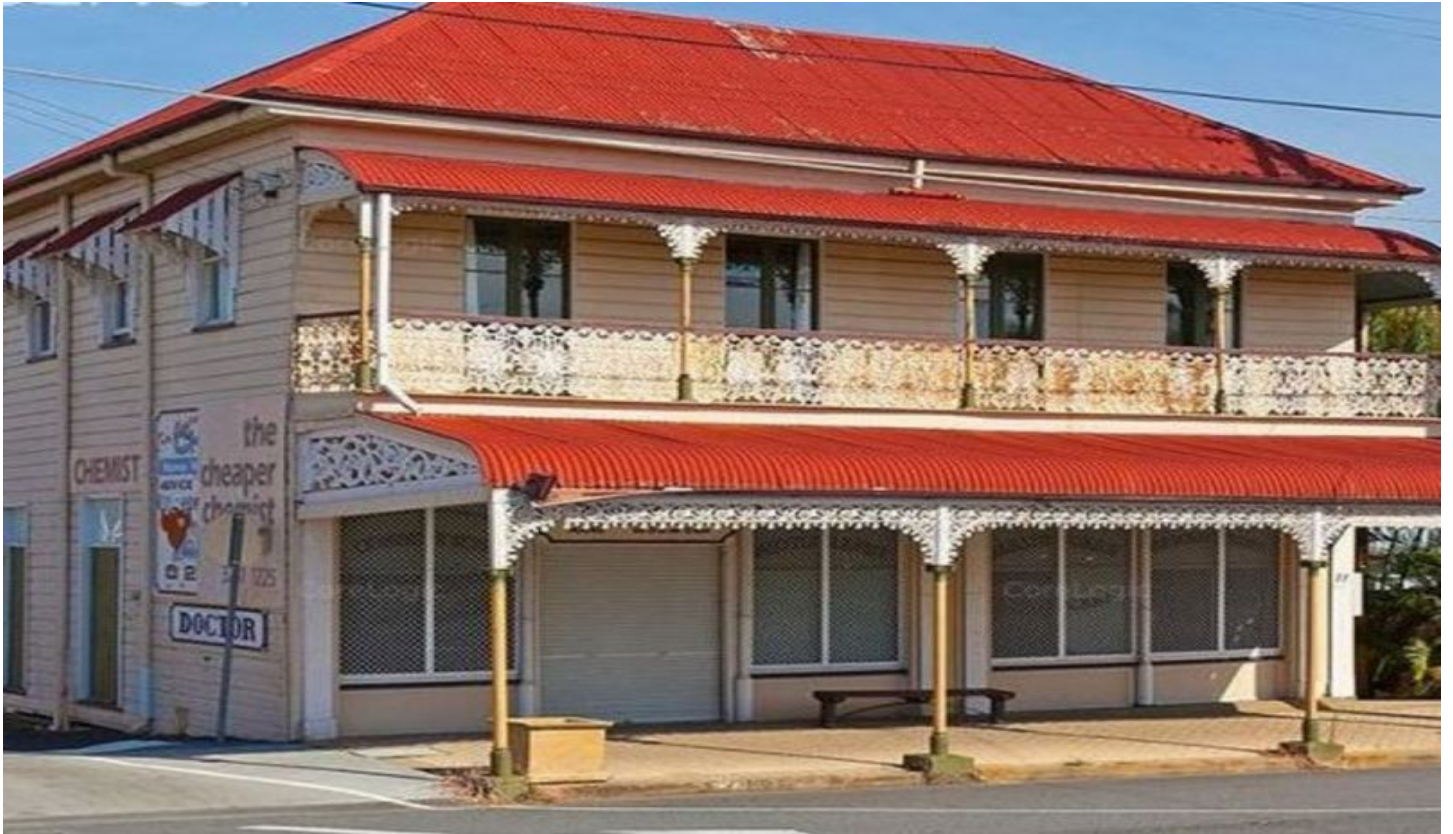

**CROWNE**  
REAL ESTATE

**2/39 Downs Street NORTH IPSWICH QLD**

Perfect for working single or a couple starting out together.

**View :** <https://www.crownrealestate.com.au/4112990>

This studio apartment is in an old historic building that has been part of Ipswich's landscape since the 1880's. If you love character and charm you will love the 12 foot high ceilings, and the original features and enjoy being part of the history of what was once the old Chemist building in town. The kitchen and bathroom have been tastefully renovated over the years and there is a seperate study area and walk in robe.