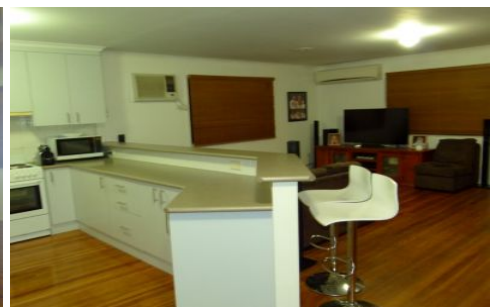

CROWNE

REAL ESTATE

30 Tessman Street RIVERVIEW QLD

3 1 2

This highset home is set on a 693sqm block only minutes from local shopping centres and Ipswich CBD, and offers plenty of space for you and your family.

Price : $ 270,000

View : <https://www.crownrealestate.com.au/3645788>

External stairs lead from the fenced front yard to the covered deck where you enter the home. The open-planned kitchen/dining/lounge has beautiful polished timber floors and features split system air conditioning to keep you cool in summer. The kitchen boasts an abundance of storage space, a corner pantry, a freestanding electric cooker and a dishwasher.

Upstairs you will find all three of the bedrooms, which are all a great size and come with built-in wardrobes. These are serviced by a stylishly-renovated bathroom with a shower-over-tub arrangement and a separate toilet, with the laundry located downstairs. Down here you will also