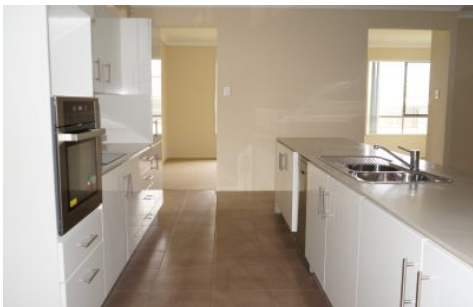

CROWNE
REAL ESTATE

5 Lilly Court YAMANTO QLD

5 3 3

Significant savings in electricity bills due to the installation of PV systems and solar hot water systems!!
Great location! Great neighbourhood! Great big family home!

Price : $ 525,000

View : <https://www.crownrealestate.com.au/2947222>

This stunning 5 bedroom family home, situated on a big 1331m2 block, is now available!

The master bedroom is found to your right upon entry to the home, and the spacious garage with triple-car accommodation to your left. Continue straight and it will take you to the 2 generous living areas and kitchen. The kitchen comes with solid stone benches, stainless steel appliances and dishwasher. Complete with heaps of storage for your cooking utensils.

Each bedroom has its own built-ins and leads to a

<https://www.crownrealestate.com.au>

07 32888411